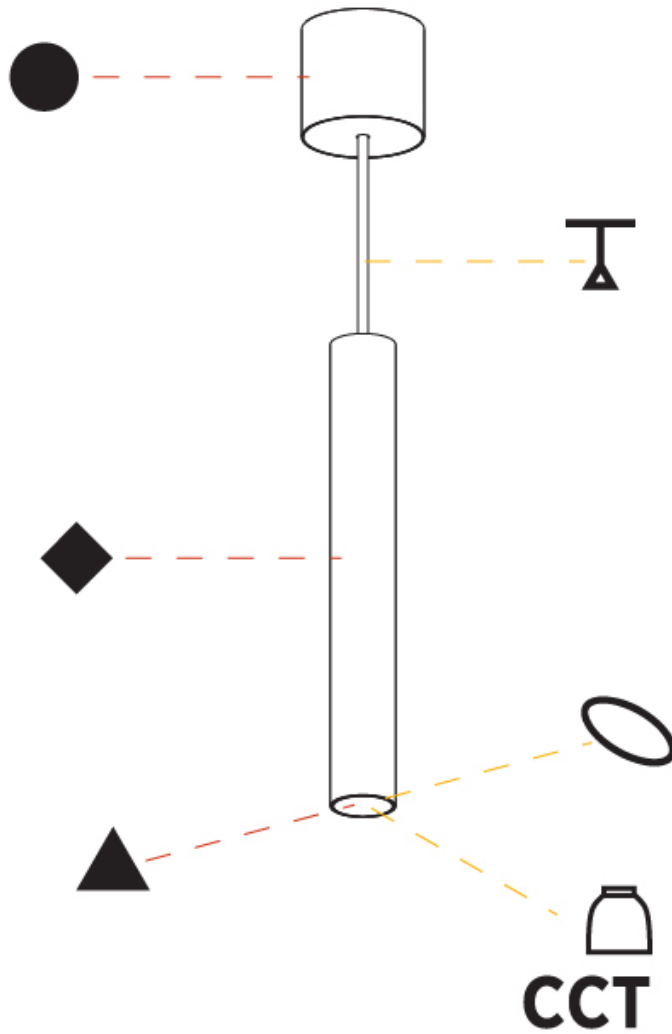

PROJECT	_____
TYPE	_____
SPECIFIER	_____
QUANTITY	_____
DATE	_____

HANGOVER MONOPOINT SURFACE CANOPY SUSPENSION

A300154-

A